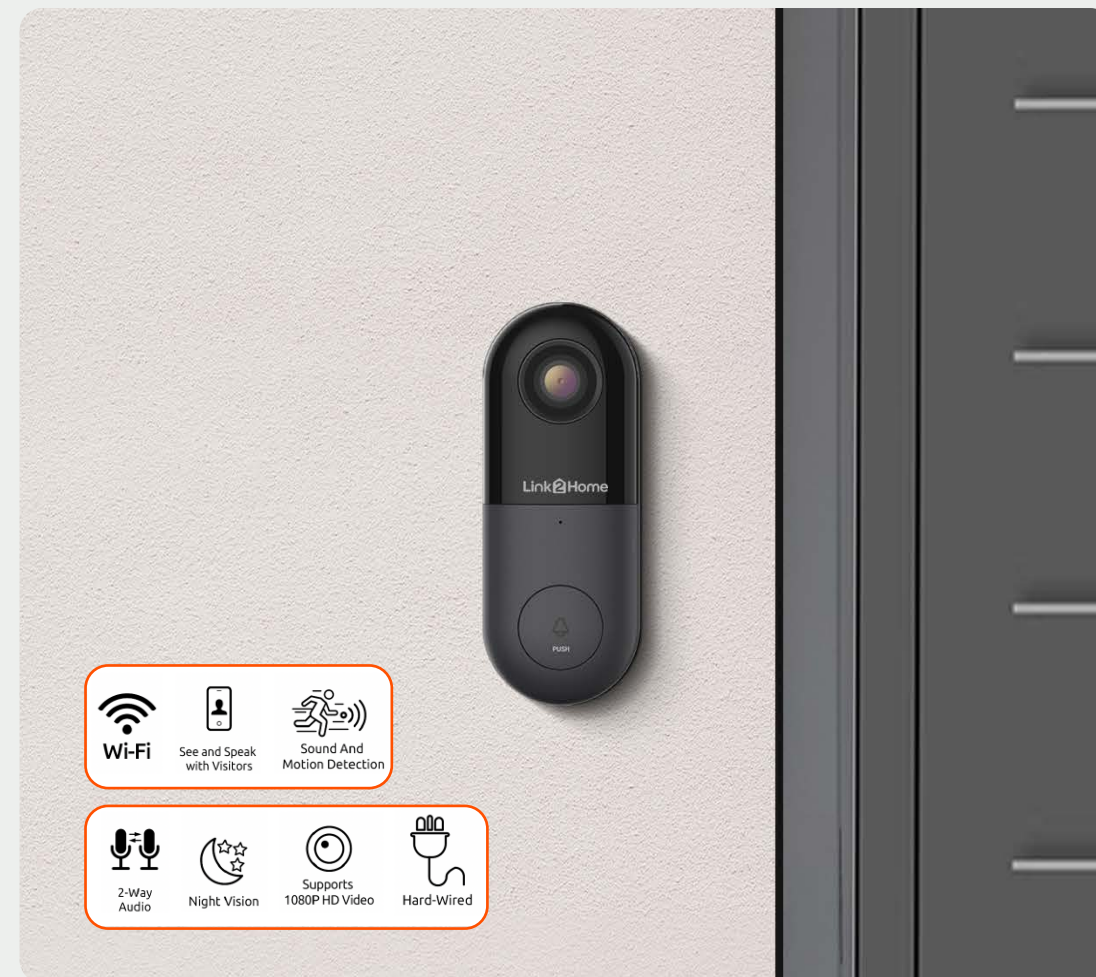

Outdoor battery doorbell

Product Code - L2H-BellBattery

- Outdoor Battery powered Doorbell Camera
- 140° Viewing Angle
- High power LED with ICR
- 1/3" CMOS
- 2 Mega Max picture size: 1920 × 1080
- IR distance: 10m
- Up to 3 months battery life*

*based on 10 activations per day

Outdoor wired doorbell

Product Code - L2H-BellWired

- Outdoor Doorbell Camera
- High power LED with ICR
- 1/3" CMOS
- 2 Mega Max picture size: 1920 × 1080
- IR distance: 10m
- Includes power adaptor with UK plug